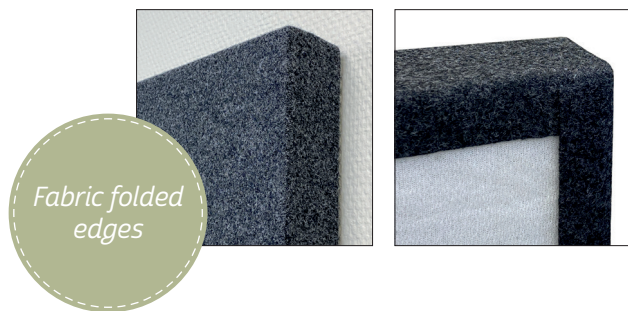

SILENTO | WALL

SOLID

With its soft fabric-covered edges and corners, Solid gives a very nice feel to the room. Combine both sizes, and mix with different colours to create your own design.

MIX & MATCH

Build your own work of art that at the same time dampens the sound level and reduces the echo.

Solid is available in five different fabric colours as standard: brown, rust, black-grey, dark grey and grey. Own fabric choice against quote.

EASILY ATTACHED

Solid is easily attached with a Velcro strip that is screwed to the wall.

LOWERS THE NOISE LEVEL IN THE OFFICE

The products in the Silento Wall™ series are sound-tested in 200 m² environments, and achieve substantial noise suppression in the most common frequency ranges for office environments.

SUSTAINABILITY AND ENVIRONMENT

The basic material of all absorbers in Silento Wall™ is comprised of 100% recycled PET. The fabric is called Gabriel Hush, and is certified in accordance with Standard 100 by OEKO-TEX®.

Both the fabric and the basic material are tested and approved in relation to Euroclass fire ratings (B-s1, d0).

PERFORMANCE		ART.NO
Solid 600	Brown	67400-200
Solid 600	Rust	67400-201
Solid 600	Black-grey	67400-202
Solid 600	Dark grey	67400-203
Solid 600	Grey	67400-204
Solid 1200	Brown	67400-300
Solid 1200	Rust	67400-301
Solid 1200	Black-grey	67400-302
Solid 1200	Dark grey	67400-303
Solid 1200	Grey	67400-304

MEASUREMENT	
Width	600/1200 mm
Height	600 mm
Depth	50 mm

Fabric: Hush