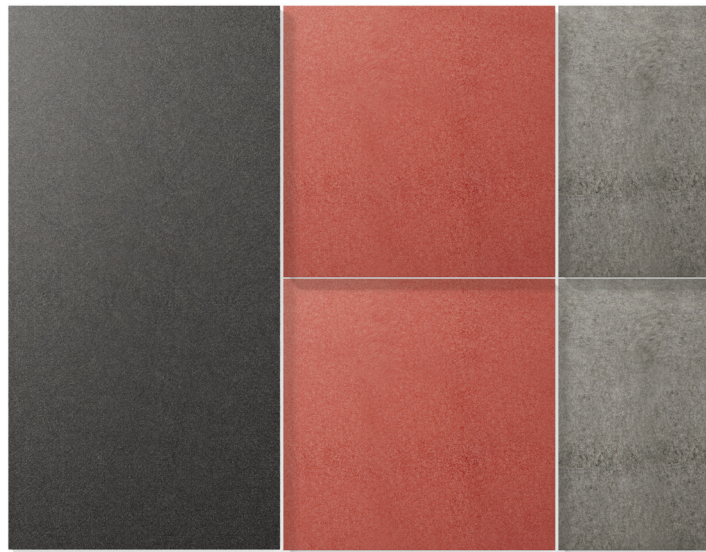

SILENTO | WALL

SOLID

With its soft fabric-covered edges and corners, Solid gives a very nice feel to the room. Combine both sizes, and mix with different colours to create your own design.

MIX & MATCH

Build your own work of art that at the same time dampens the sound level and reduces the echo.

Solid is available in five different fabric colours as standard: brown, rust, black-grey, dark grey and grey. Own fabric choice against quote.

EASILY ATTACHED

Solid is easily attached with a Velcro strip that is screwed to the wall.

LOWERS THE NOISE LEVEL IN THE OFFICE

The products in the Silento Wall™ series are sound-tested in 200 m² environments, and achieve substantial noise suppression in the most common frequency ranges for office environments.

SUSTAINABILITY AND ENVIRONMENT

The basic material of all absorbers in Silento Wall™ is comprised of 100% recycled PET. The fabric is called Gabriel Hush, and is certified in accordance with Standard 100 by OEKO-TEX®.

Both the fabric and the basic material are tested and approved in relation to Euroclass fire ratings (B-s1, d0).

PERFORMANCE		ART.NO
Solid 600	Brown	67400-200
Solid 600	Rust	67400-201
Solid 600	Black-grey	67400-202
Solid 600	Dark grey	67400-203
Solid 600	Grey	67400-204
Solid 1200	Brown	67400-300
Solid 1200	Rust	67400-301
Solid 1200	Black-grey	67400-302
Solid 1200	Dark grey	67400-303
Solid 1200	Grey	67400-304

MEASUREMENT	
Width	600/1200 mm
Height	600 mm
Depth	50 mm

Fabric: Hush