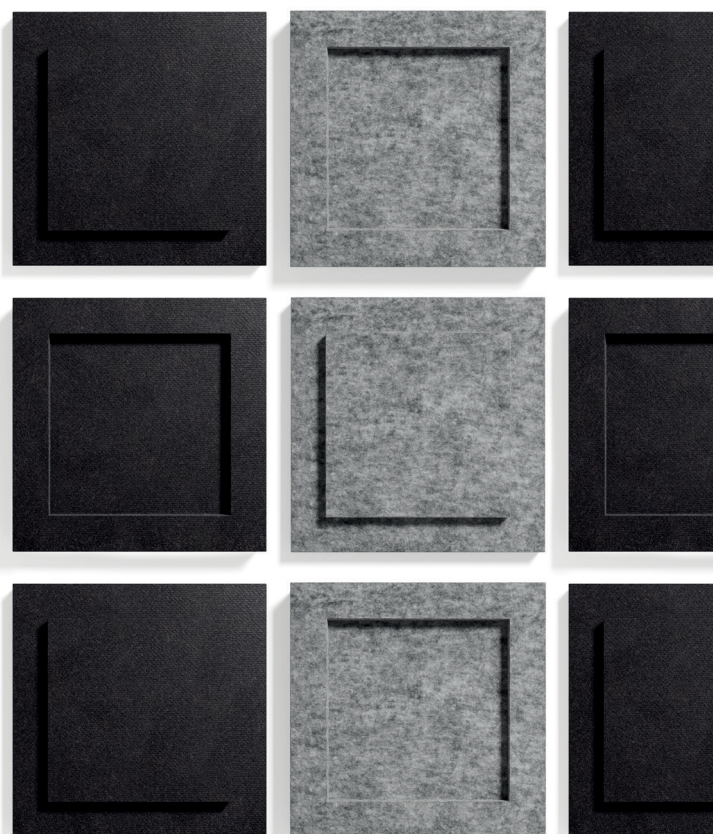

SILENTO | WALL

MODERN

Silento Wall™ Modern is a playful wall absorber with a heated surface where you can change around the product as much as you want, to obtain a design suited just to you. Modern is just as suited to offices as to reception areas.

Supplied in two packs (one with raised and one with recessed designs).

MIX & MATCH

Build your own work of art that at the same time dampens the sound level and reduces the echo.

Modern has a heated surface in black and grey.

EASILY ATTACHED

Modern is easily attached with a Velcro strip that is screwed to the wall.

LOWERS THE NOISE LEVEL IN THE OFFICE

The products in the Silento Wall™ series are sound-tested in 200 m² environments, and achieve substantial noise suppression in the most common frequency ranges for office environments.

SUSTAINABILITY AND ENVIRONMENT

The basic material of all absorbers in Silento Wall™ is comprised of 100% recycled PET and tested and approved in relation to Euroclass fire ratings (B-s1, d0).

MEASUREMENT

Width	350 mm
Height	350 mm
Depth	30/50 mm

PERFORMANCE COLOUR ART.NO

Modern (2-pack)	Black	67400-100
Modern (2-pack)	Grey	67400-101